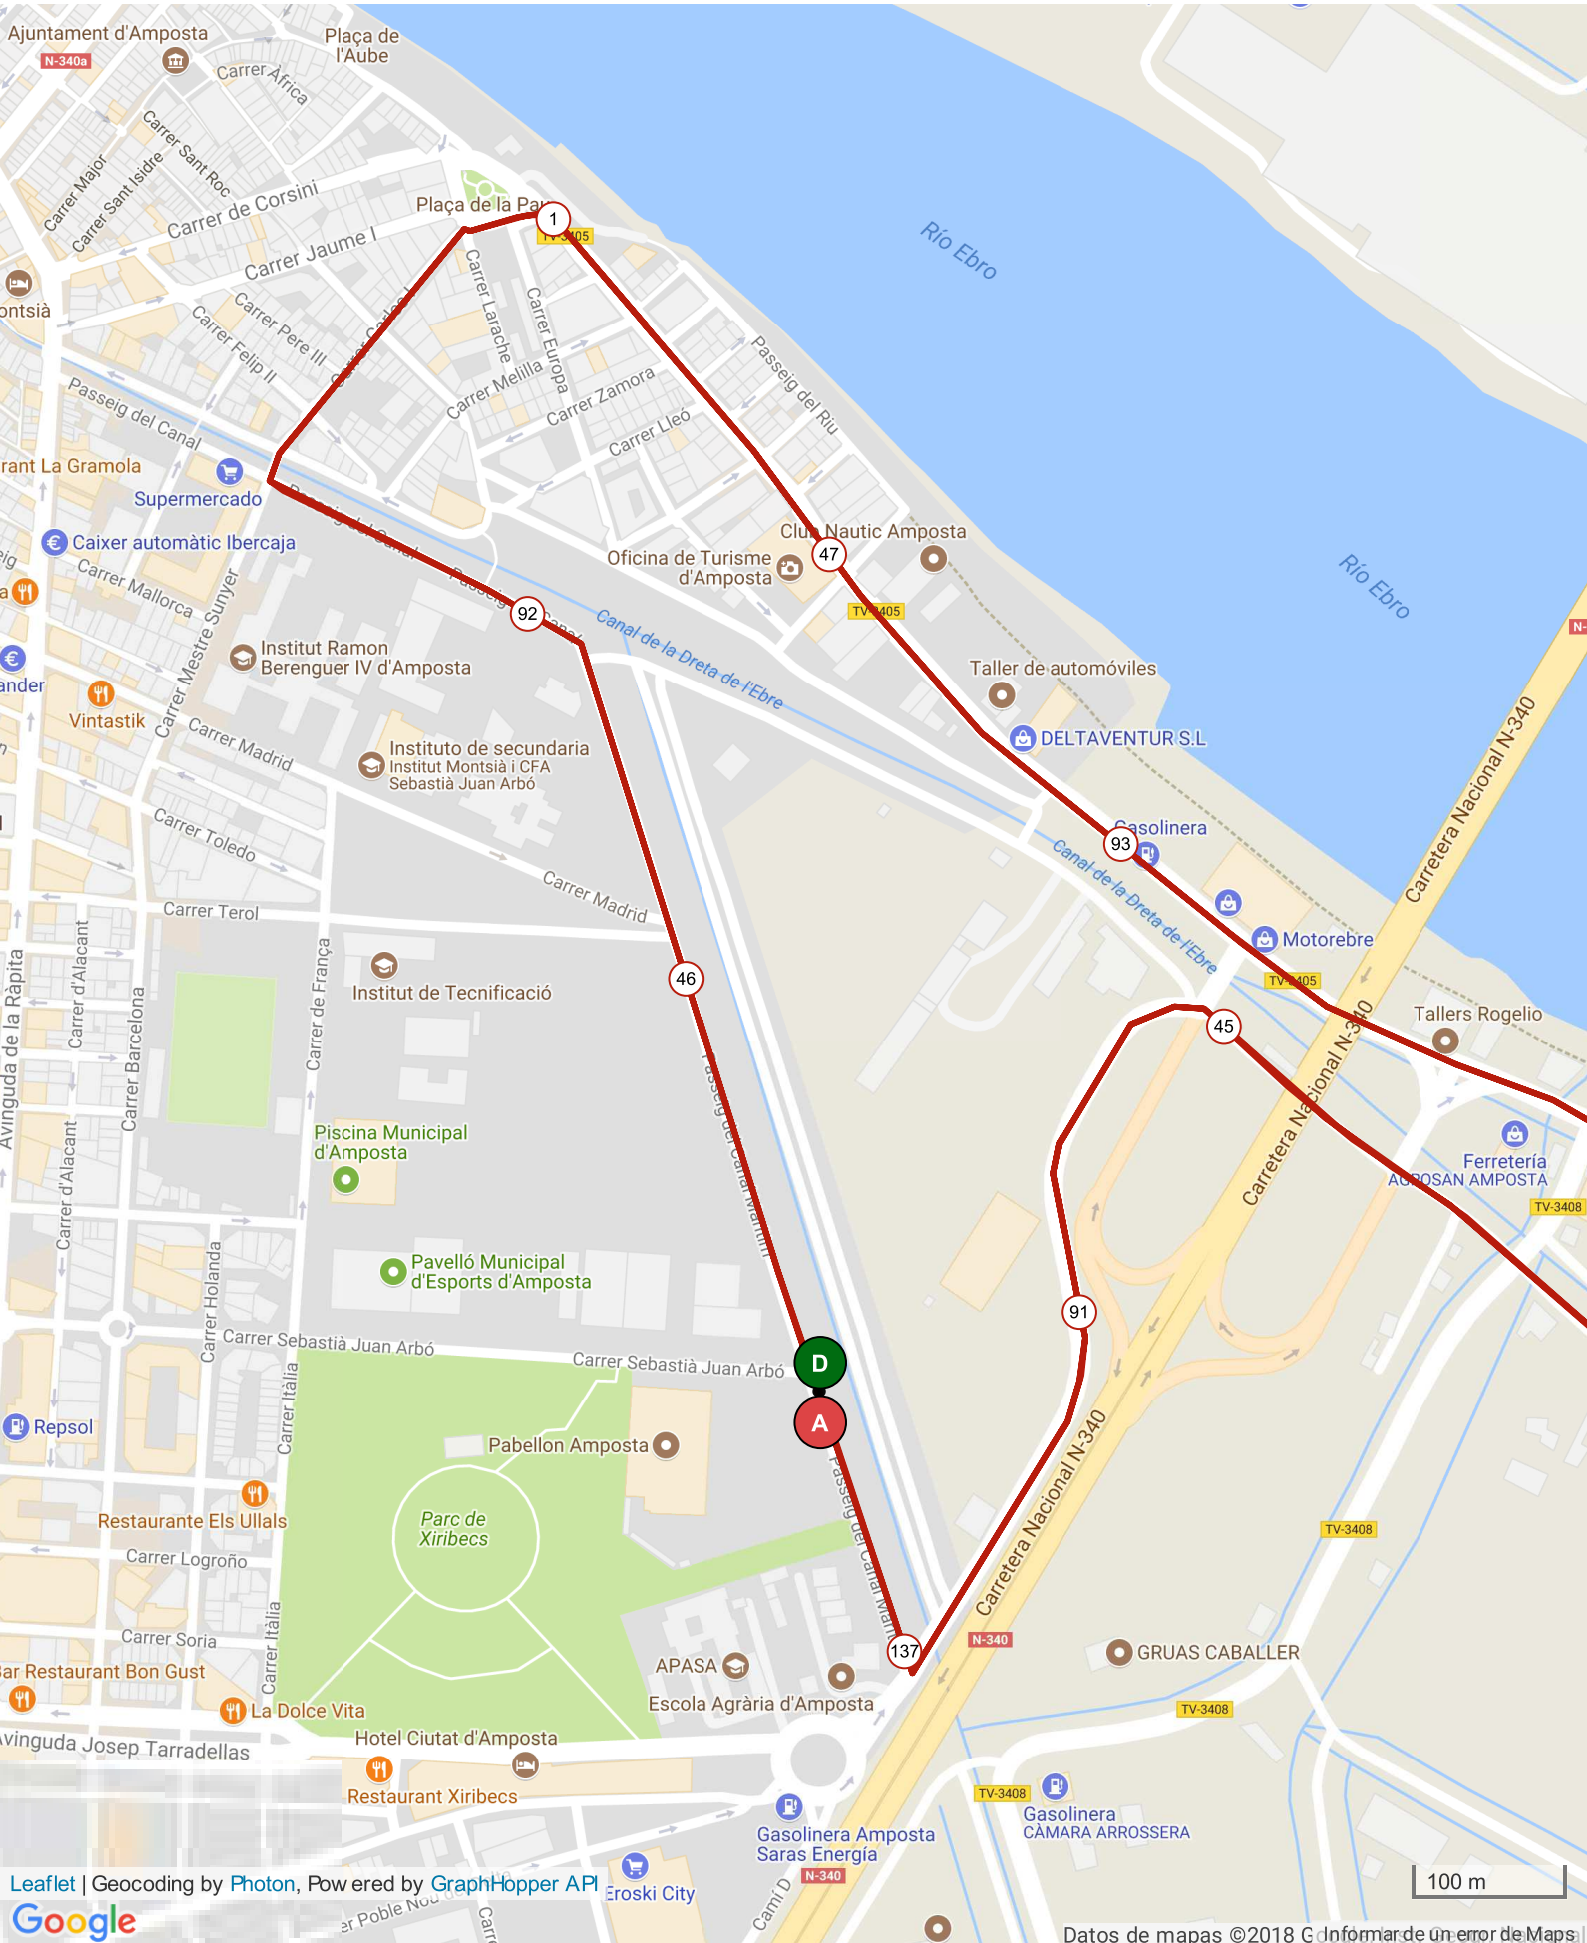

8430372 | Ciclismo - Carretera | 25 Cursa JC

Amposta

Amposta -> Amposta

137.176 km 89 m 89 m 0 m 8 m

A map showing a yellow highlighted area labeled TV-3408. The map features a yellow diagonal line, a blue line, and a white vertical line. The highlighted area is a yellow rectangle with the text TV-3408 inside it.